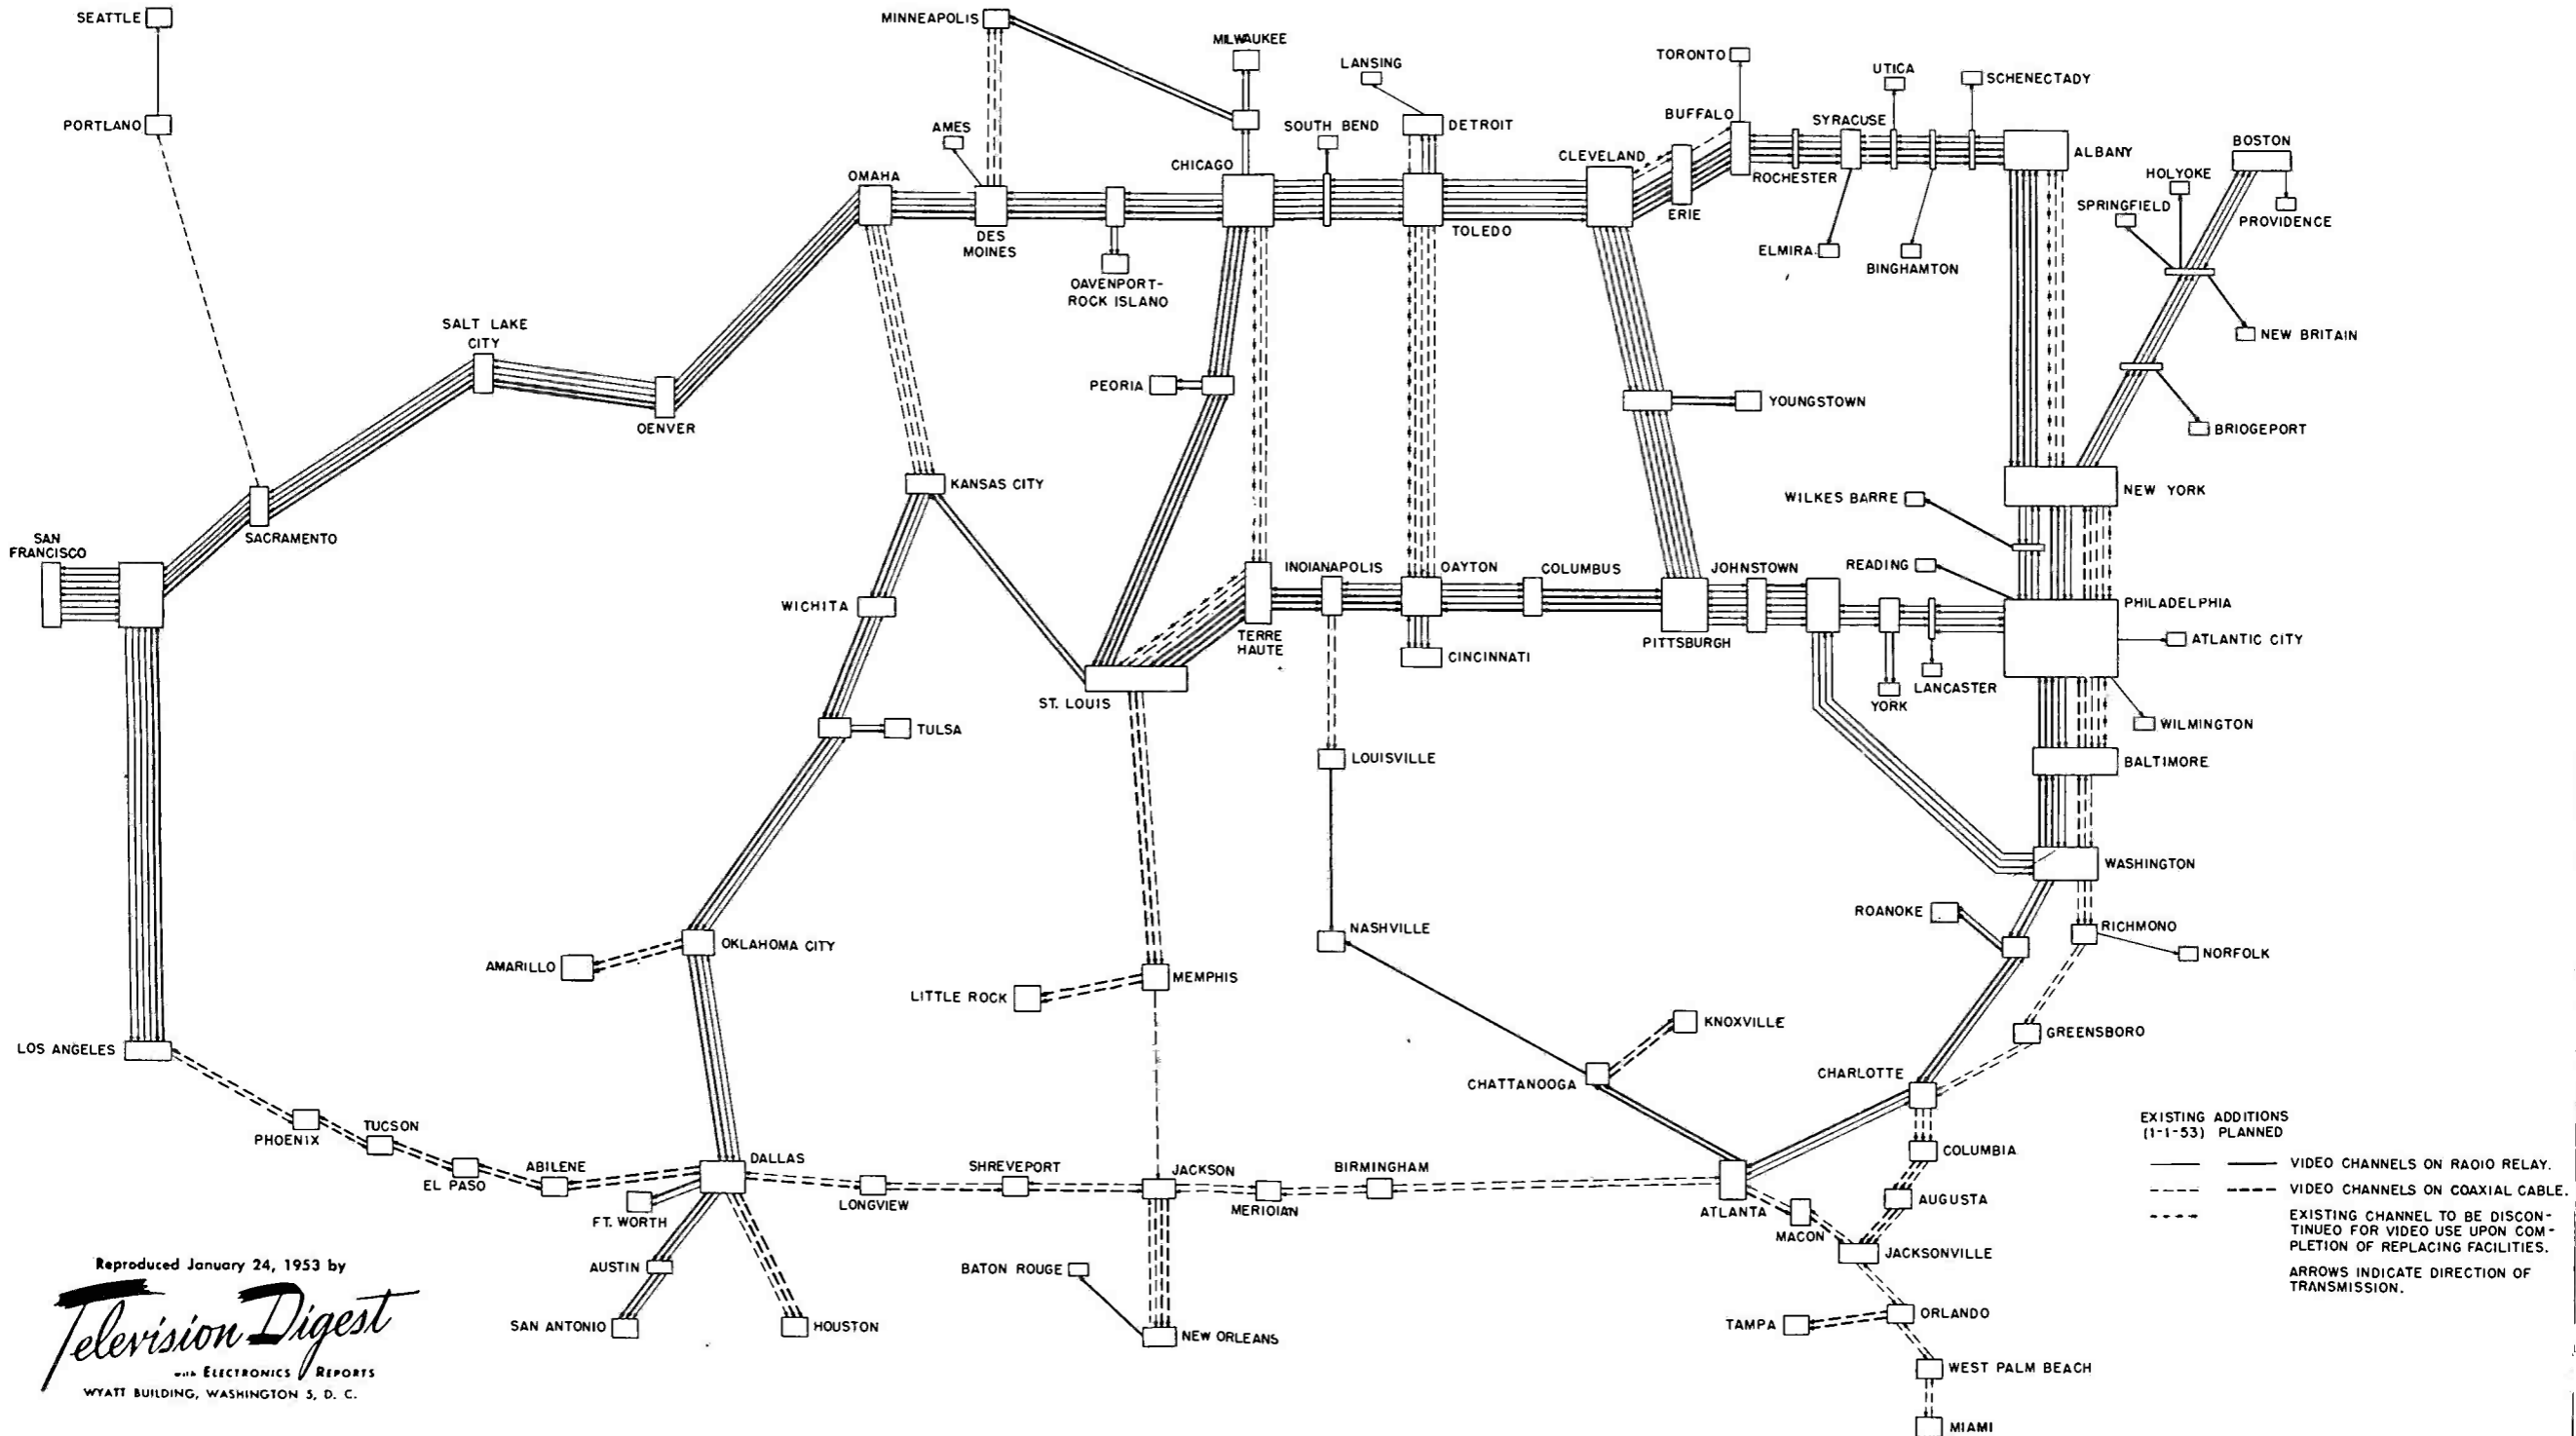

BELL SYSTEM TELEVISION NETWORK FACILITIES

Chart Prepared by AT&T Co.

Reproduced January 24, 1953 by

Television Digest
 with ELECTRONICS REPORTS
 WYATT BUILDING, WASHINGTON 3, D. C.